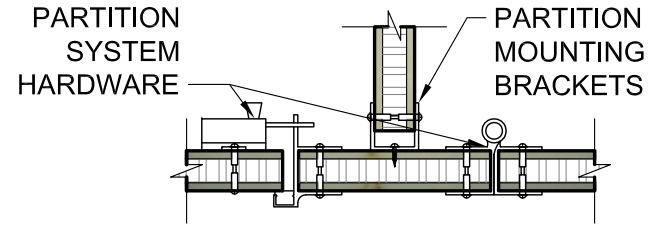

TOILET PARTITION WALL DETAIL
SCALE: 3" = 1'

TOILET PARTITION DETAIL
SCALE: 2" = 1'

TOILET PARTITION ELEVATIONS
SCALE: 3/8" = 1'

TOILET PARTITION FLOOR DETAIL
SCALE: 2" = 1'

DETAIL A
SCALE: 2" = 1'

Lumonyx

4400 Oneal Street, Greenville, TX 75401