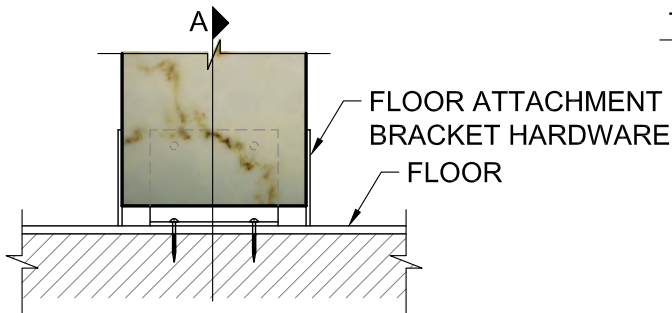

TOILET PARTITION WALL DETAIL
SCALE: 3" = 1'

TOILET PARTITION DETAIL
SCALE: 2" = 1'

TOILET PARTITION ELEVATIONS
SCALE: 3/8" = 1'

TOILET PARTITION FLOOR DETAIL
SCALE: 2" = 1'

DETAIL A
SCALE: 2" = 1'

Lumonyx

4400 Oneal Street, Greenville, TX 75401

PHONE 903.454.0904 FAX 903.454.3642

DRAWING TITLE: TOILET PARTITIONS

SCALE: AS NOTED

SHEET: A

DWG. SHEET: **TP-01**