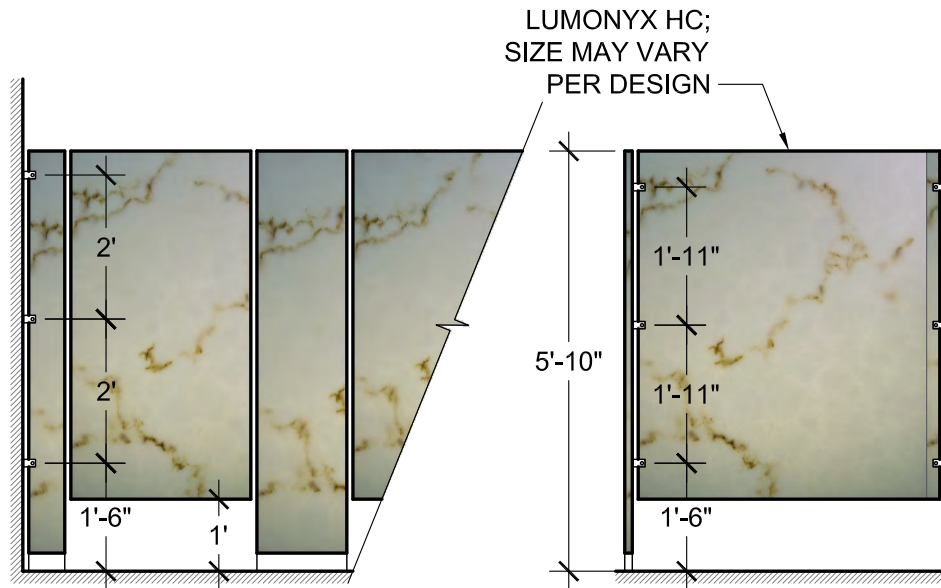

TOILET PARTITION WALL DETAIL
SCALE: 3" = 1'

TOILET PARTITION DETAIL
SCALE: 2" = 1'

TOILET PARTITION ELEVATIONS
SCALE: 3/8" = 1'

TOILET PARTITION FLOOR DETAIL
SCALE: 2" = 1'

DETAIL A
SCALE: 2" = 1'

Lumonyx

4400 Oneal Street, Greenville, TX 75401

PHONE 903.454.0904 FAX 903.454.3642

DRAWING TITLE: TOILET PARTITIONS

SCALE: AS NOTED

SHEET: A

DWG. SHEET: **TP-01**