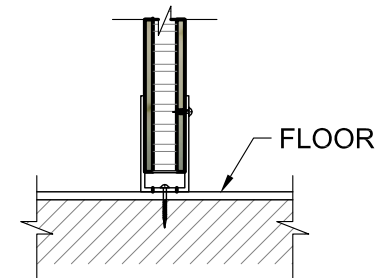

TOILET PARTITION WALL DETAIL
SCALE: 3" = 1'

TOILET PARTITION DETAIL
SCALE: 2" = 1'

TOILET PARTITION ELEVATIONS
SCALE: 3/8" = 1'

TOILET PARTITION FLOOR DETAIL
SCALE: 2" = 1'

DETAIL A
SCALE: 2" = 1'

Lumonyx

4400 Oneal Street, Greenville, TX 75401

PHONE 903.454.0904 FAX 903.454.3642

DRAWING TITLE: TOILET PARTITIONS

SCALE: AS NOTED

SHEET: A

DWG. SHEET: **TP-01**