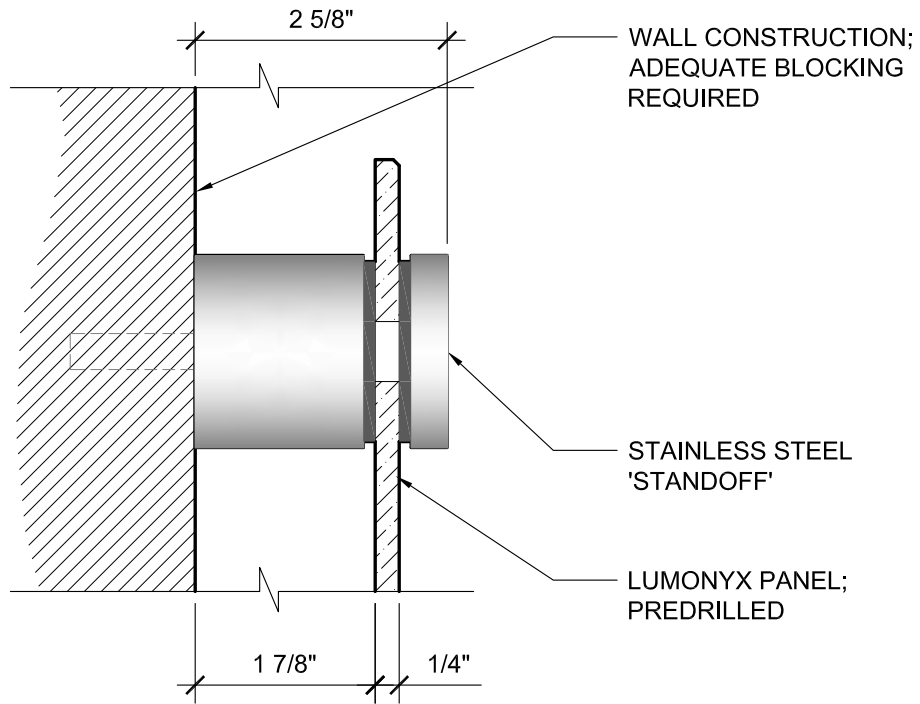

SIGN  
ELEVATION  
N.T.S.

SIGN  
MOUNTING DETAIL  
SCALE: 2" = 1'

Lumonyx

4400 Oneal Street, Greenville, TX 75401

PHONE 903.454.0904 FAX 903.454.3642

DRAWING TITLE: STANDOFF SIGN

DWG. SHEET:

**SIGN-01**