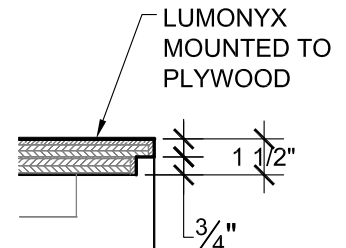

STANDOFF ISOMETRIC
SCALE: 1 1/2" = 1"

**DETAIL A
STAINLESS STEEL
STANDOFF**
SCALE: 1 1/2" = 1"

**RECEPTION DESK
SECTION**
SCALE: 1" = 1"

DETAIL C

**DETAIL C
EDGE PROFILE**
SCALE: 1 1/2" = 1"

DETAIL D

**DETAIL D
BASE/ LIGHT ACCESS**
SCALE: 1 1/2" = 1"