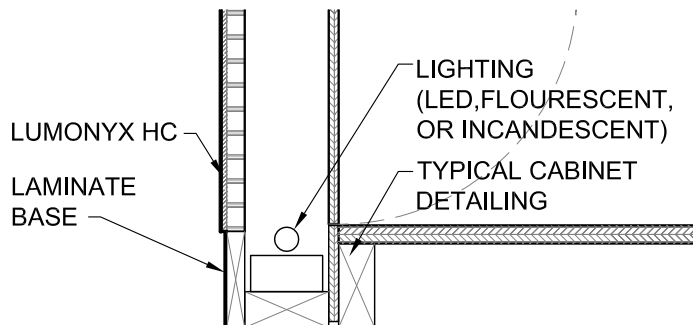

STANDOFF ISOMETRIC
SCALE: 1 1/2" = 1"

**DETAIL A
STAINLESS STEEL
STANDOFF**
SCALE: 1 1/2" = 1"

**RECEPTION DESK
SECTION**
SCALE: 1" = 1"

DETAIL C

**DETAIL C
EDGE PROFILE**
SCALE: 1 1/2" = 1"

DETAIL D

**DETAIL D
BASE/ LIGHT ACCESS**
SCALE: 1 1/2" = 1"