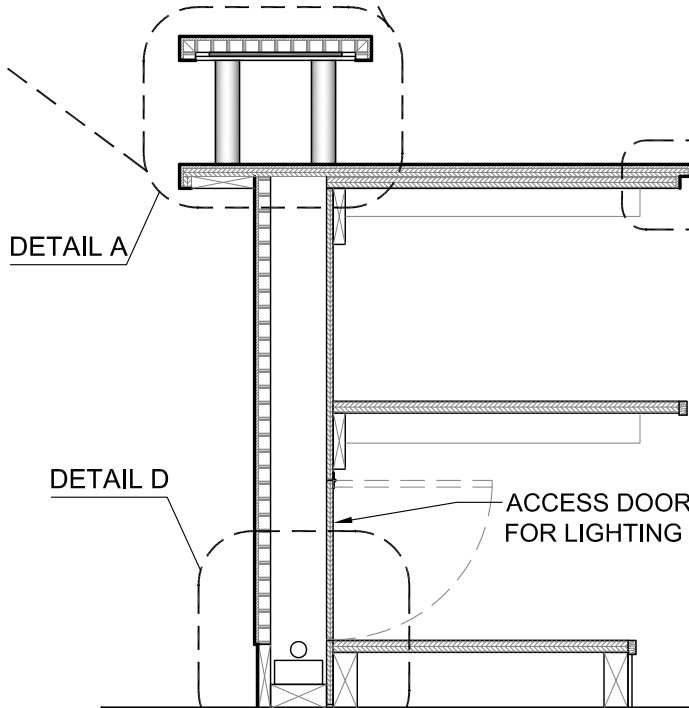

STANDOFF ISOMETRIC
SCALE: 1 1/2" = 1"

**DETAIL A
STAINLESS STEEL
STANDOFF**
SCALE: 1 1/2" = 1"

**RECEPTION DESK
SECTION**
SCALE: 1" = 1"

DETAIL C

**DETAIL C
EDGE PROFILE**
SCALE: 1 1/2" = 1"

DETAIL D

**DETAIL D
BASE/ LIGHT ACCESS**
SCALE: 1 1/2" = 1"