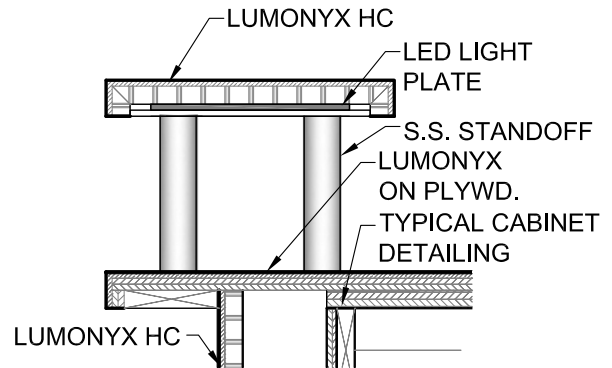

STANDOFF ISOMETRIC
SCALE: 1 1/2" = 1"

**DETAIL A
STAINLESS STEEL
STANDOFF**
SCALE: 1 1/2" = 1"

**RECEPTION DESK
SECTION**
SCALE: 1" = 1"

DETAIL C

**DETAIL C
EDGE PROFILE**
SCALE: 1 1/2" = 1"

DETAIL D

**DETAIL D
BASE/ LIGHT ACCESS**
SCALE: 1 1/2" = 1"