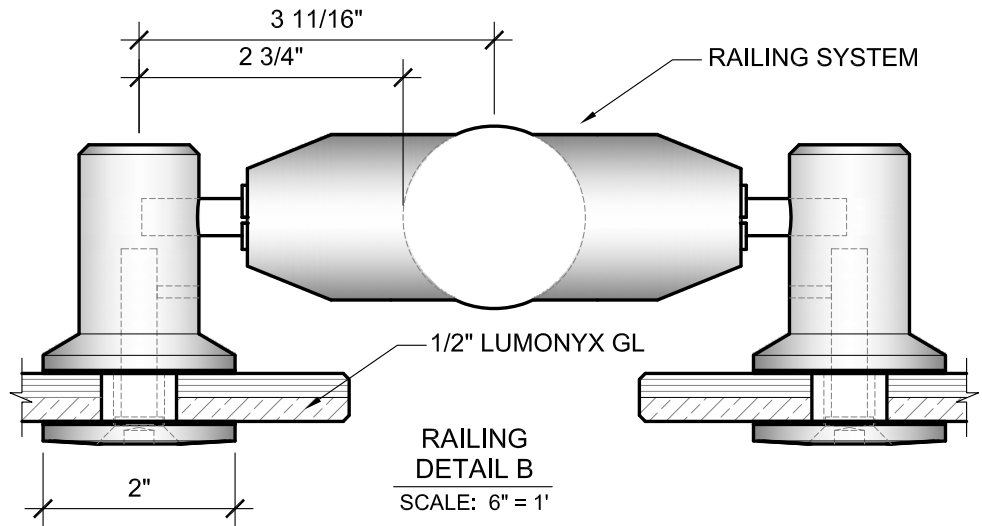

RAILING
ELEVATION
SCALE: 3/16" = 1'

RAILING
DETAIL A
SCALE: 6" = 1'

RAILING
DETAIL B
SCALE: 6" = 1'

Lumonyx

4400 Oneal Street, Greenville, TX 75401

PHONE 903.454.0904 FAX 903.454.3642

DRAWING TITLE: LUMONYX PANEL RAILING

PRODUCT: LUMONYX, GLASS LAMINATED

DWG. **RAILING-01**