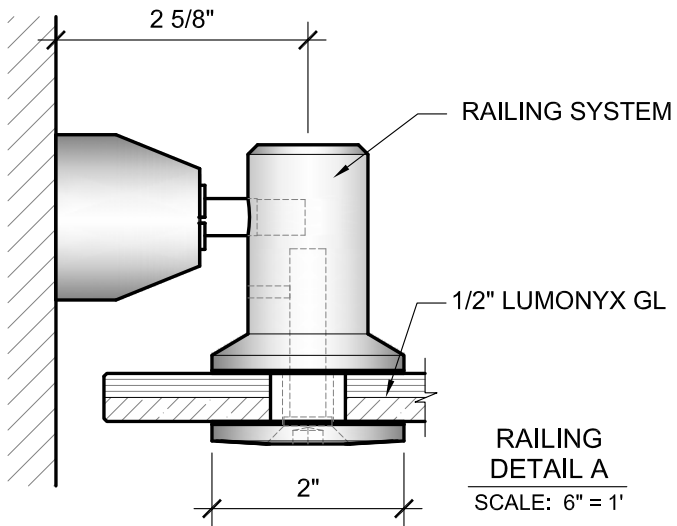

RAILING
ELEVATION
SCALE: 3/16" = 1'

RAILING
DETAIL A
SCALE: 6" = 1'

RAILING
DETAIL B
SCALE: 6" = 1'

Lumonyx

4400 Oneal Street, Greenville, TX 75401

PHONE 903.454.0904 FAX 903.454.3642

DRAWING TITLE: LUMONYX PANEL RAILING

PRODUCT: LUMONYX, GLASS LAMINATED

DWG. **RAILING-01**