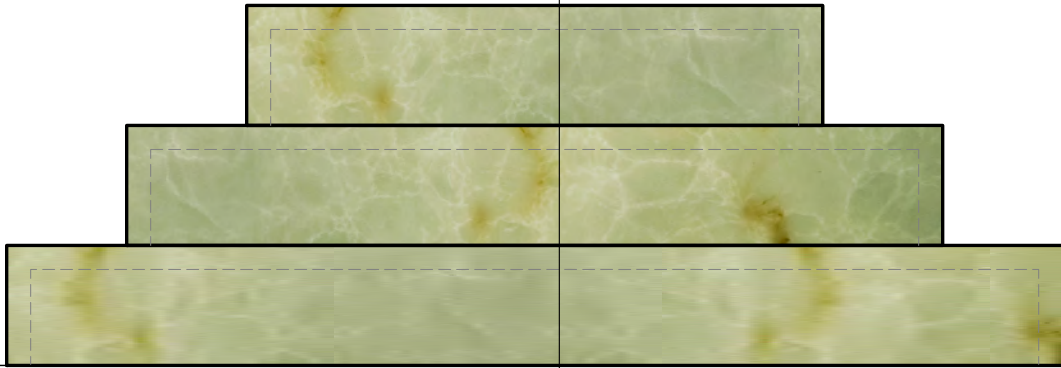

SECTION

COUNTER TOP DISPLAY
ELEVATION

SCALE: 1 1/2" = 1'

ALTERNATE EDGE
CONDITIONS SEE
EDGE DETAIL
SHEETS

COUNTER TOP DISPLAY
DETAIL A

SCALE: 6" = 1'

LEDGER; TRANSLUCENT
CORE MATERIAL

A

LUMONYX HC

TRANSLUCENT
SUPPORT, CUT TO
FIT BACK PROFILE
OF LUMONYX HC
SHAPE

RETURN TRANSLUCENT
CORE MATERIAL;
MECH. ATTACH FROM
UNDERSIDE, THROUGH
CASEWORK OR SET WITH
EPOXY

LED LIGHTING

COUNTER TOP DISPLAY
SECTION