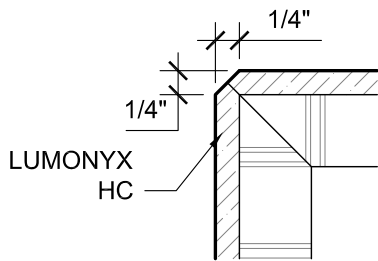

SECTION

COUNTER TOP DISPLAY
ELEVATION

SCALE: 1 1/2" = 1'

ALTERNATE EDGE
CONDITIONS SEE
EDGE DETAIL
SHEETS

COUNTER TOP DISPLAY
DETAIL A

SCALE: 6" = 1'

LEDGER; TRANSLUCENT
CORE MATERIAL

A

LUMONYX HC

TRANSLUCENT
SUPPORT, CUT TO
FIT BACK PROFILE
OF LUMONYX HC
SHAPE

RETURN TRANSLUCENT
CORE MATERIAL;
MECH. ATTACH FROM
UNDERSIDE, THROUGH
CASEWORK OR SET WITH
EPOXY

LED LIGHTING

COUNTER TOP DISPLAY
SECTION

SCALE: 3" = 1'

Lumonyx

4400 Oneal Street, Greenville, TX 75401

PHONE 903.454.0904 FAX 903.454.3642

TITLE: COUNTER TOP DISPLAY

DWG. SHEET:

CTD-01