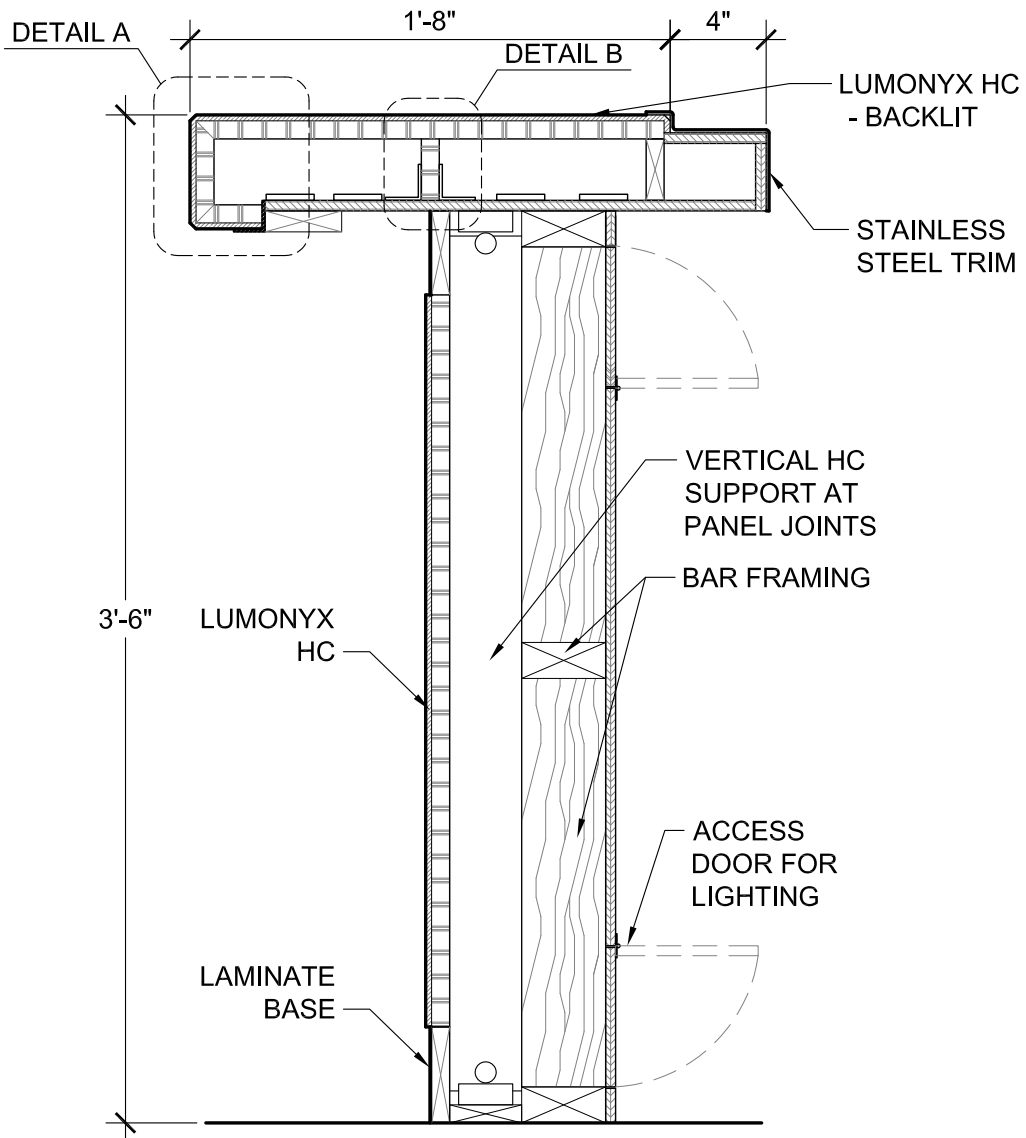

BAR TOP
DETAIL A
SCALE: 3" = 1'

BAR TOP
DETAIL B
SCALE: 6" = 1'

BAR COUNTER TOP
SCALE: 1 1/2" = 1'

PROJECT: LUMONYX

TITLE: BAR COUNTER TOP

Lumonyx

4400 Oneal Street, Greenville, TX 75401

PHONE 903.454.0904 FAX 903.454.3642

SCALE: AS NOTED

DATE: 12/14/09

DWG. SHEET:

BT-01