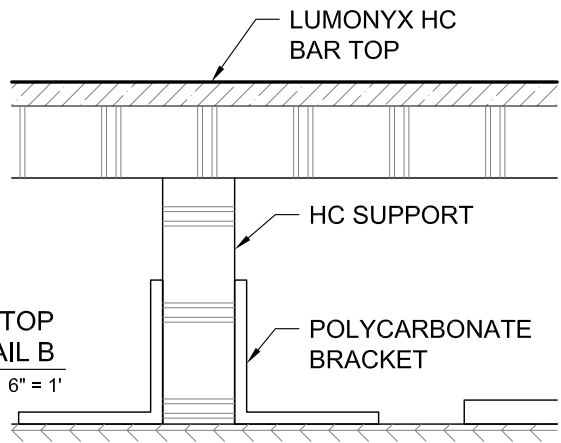

BAR TOP
DETAIL A
SCALE: 3" = 1'

BAR TOP
DETAIL B
SCALE: 6" = 1'

BAR COUNTER TOP
SCALE: 1 1/2" = 1'

PROJECT: LUMONYX

TITLE: BAR COUNTER TOP

Lumonyx

4400 Oneal Street, Greenville, TX 75401

PHONE 903.454.0904 FAX 903.454.3642

SCALE: AS NOTED

DATE: 12/14/09

DWG. SHEET:

BT-01